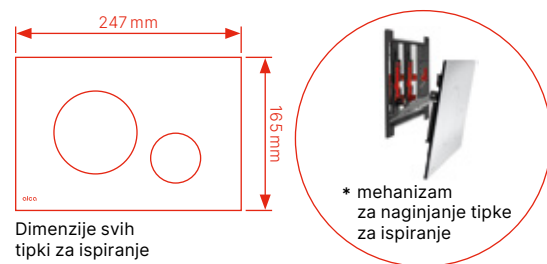

TOUCH-FREE (GLASS)