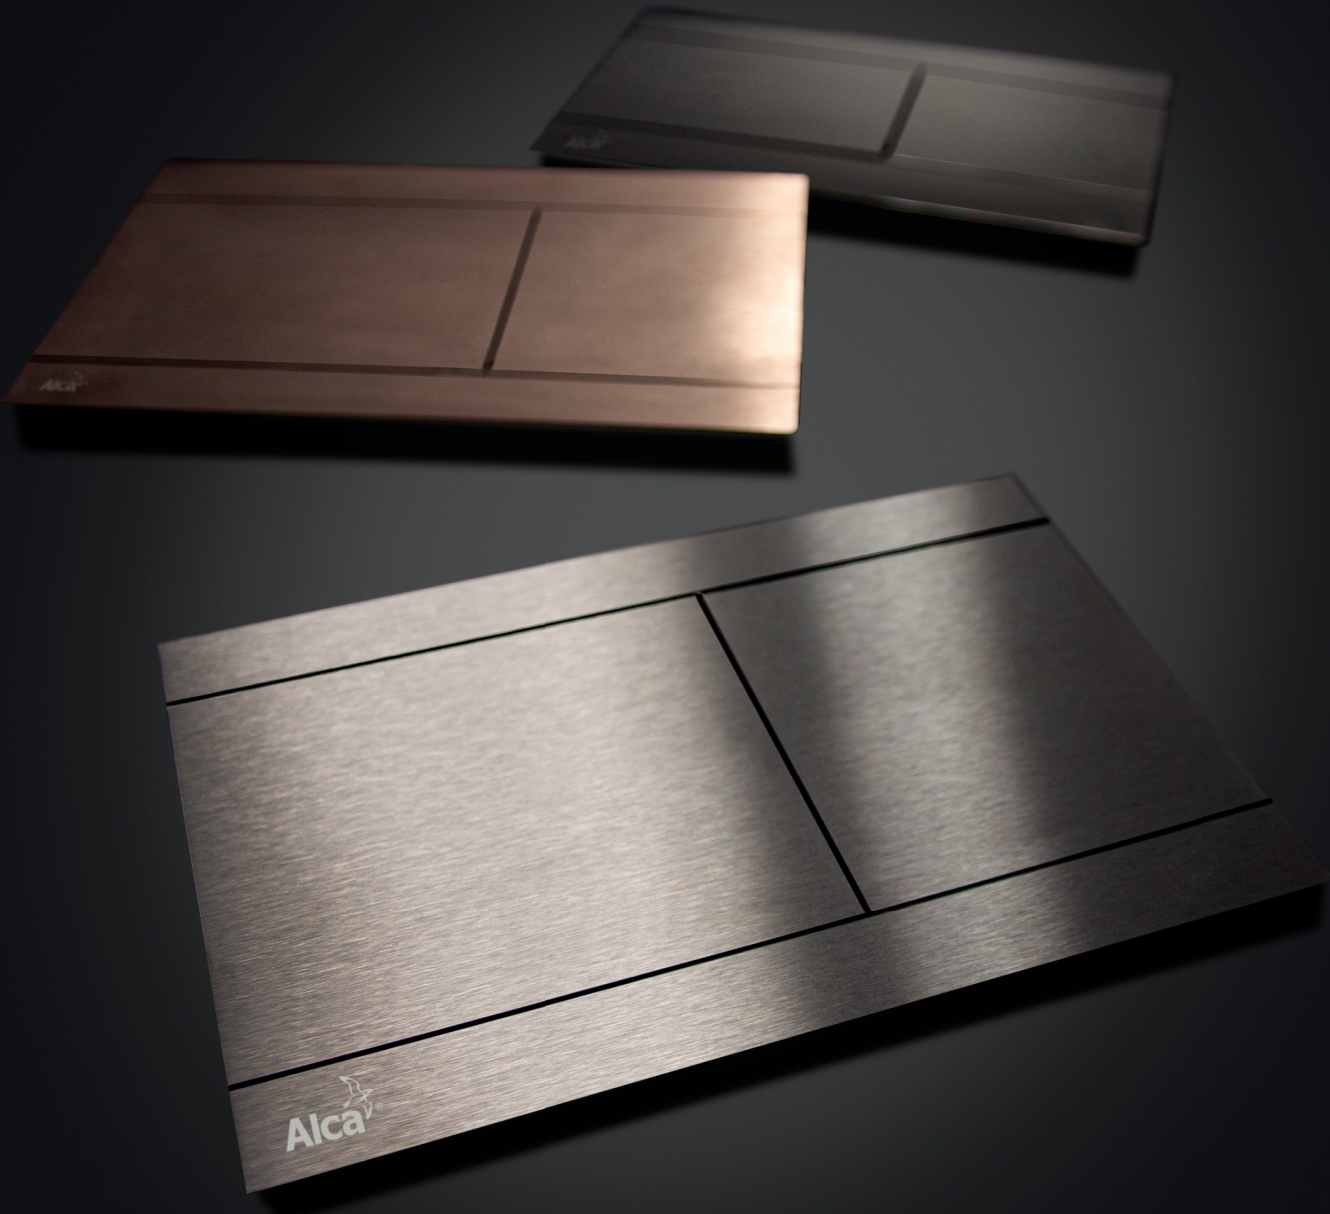

INDIVIDUAL.

YOURS IN EVERY DETAIL

PROGRAM

INDIVIDUAL

Perfect harmony

It is possible that we can match your personal taste with charming red-gold. Or you might prefer a dazzling gold colour? Maybe your natural match is the gun metal. No matter what you decide, you can always rely on the perfect colour fastness and the resistance to abrasion.

Perfect match

We chose the most sought shades and perfectly matched the colours to all products in the INDIVIDUAL range. Therefore, you don't have to worry that your flush plate, trap, click-clack or the angle valve would not match each other or your taps.

FUN-RG-P
Flush plate for pre-wall installation systems, RED GOLD-polished

A400-RG-P
Wash-basin trap DESIGN DN32, RED GOLD-polished

A392-RG-P
Wash-basin CLICK/CLACK waste 5/4" metal with overflow, big plug, RED GOLD-polished

Made of the highest quality materials

The result is increased durability and longevity of the product, as well as an elegant look. Either in a super-polished finish or in a brushed option with a more pronounced texture. Both variants are available in four colours.