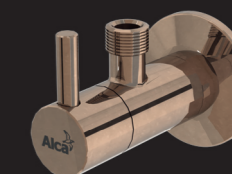

Perfect match

We chose the most sought shades and perfectly matched the colours to all products in the INDIVIDUAL range. Therefore, you don't have to worry that your flush plate, trap, click-clack or the angle valve would not match each other or your taps.

FUN-RG-P
Flush plate for pre-wall installation systems, RED GOLD-polished

A400-RG-P
Wash-basin trap DESIGN DN32, RED GOLD-polished

A392-RG-P
Wash-basin CLICK/CLACK waste 5/4" metal with overflow, big plug, RED GOLD-polished

A55K-RG-P
Bath pop-up waste and trap, RED GOLD-polished

ARV001-RG-P
Angle valve with a filter 1/2"x3/8", RED GOLD-polished

NEW

NEW

FLUSH PLATES INDIVIDUAL

FUN-G-P
GOLD-polished

FUN-G-B
GOLD-brushed matt

FUN-RG-P
RED GOLD-polished