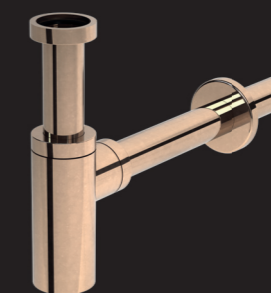

Perfect match

We chose the most sought shades and perfectly matched the colours to all products in the INDIVIDUAL range. Therefore, you don't have to worry that your flush plate, trap, click-clack or the angle valve would not match each other or your taps.

FUN-RG-P
Flush plate for pre-wall installation systems, RED GOLD-polished

A400-RG-P
Wash-basin trap DESIGN DN32, RED GOLD-polished

A392-RG-P
Wash-basin CLICK/CLACK waste 5/4" metal with overflow, big plug, RED GOLD-polished

A55K-RG-P
Bath pop-up waste and trap, RED GOLD-polished

ARV001-RG-P
Angle valve with a filter 1/2"x3/8", RED GOLD-polished

NEW

NEW

FLUSH PLATES INDIVIDUAL

FUN-G-P
GOLD-polished

FUN-G-B
GOLD-brushed matt

FUN-RG-P
RED GOLD-polished

FUN-RG-B
RED GOLD-brushed matt

FUN-N-P
NICKEL-polished

FUN-N-B
NICKEL-brushed matt

FUN-GM-P
GUN METAL-polished

FUN-GM-B
GUN METAL-brushed matt

Unique PVD technology

The luxurious high quality surface finish on PVD products is created by the application of a very thin layer of a special coating that merges with the base material at the atomic level.