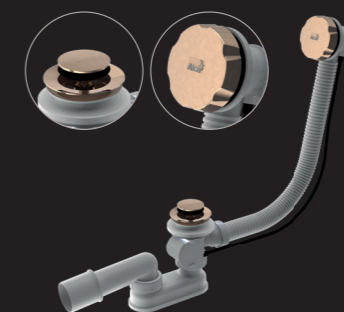

Perfect match

We chose the most sought shades and perfectly matched the colours to all products in the INDIVIDUAL range. Therefore, you don't have to worry that your flush plate, trap, click-clack or the angle valve would not match each other or your taps.

FUN-RG-P
Flush plate for pre-wall installation systems, RED GOLD-polished

A400-RG-P
Wash-basin trap DESIGN DN32, RED GOLD-polished

A392-RG-P
Wash-basin CLICK/CLACK waste 5/4" metal with overflow, big plug, RED GOLD-polished

A55K-RG-P
Bath pop-up waste and trap, RED GOLD-polished

ARV001-RG-P
Angle valve with a filter 1/2"x3/8", RED GOLD-polished

NEW

NEW

FLUSH PLATES INDIVIDUAL

FUN-G-P
GOLD-polished

FUN-G-B
GOLD-brushed matt

FUN-RG-P
RED GOLD-polished

FUN-RG-B
RED GOLD-brushed matt

FUN-N-P
NICKEL-polished

FUN-N-B
NICKEL-brushed matt

FUN-GM-P
GUN METAL-polished

FUN-GM-B
GUN METAL-brushed matt

Unique PVD technology

The luxurious high quality surface finish on PVD products is created by the application of a very thin layer of a special coating that merges with the base material at the atomic level.