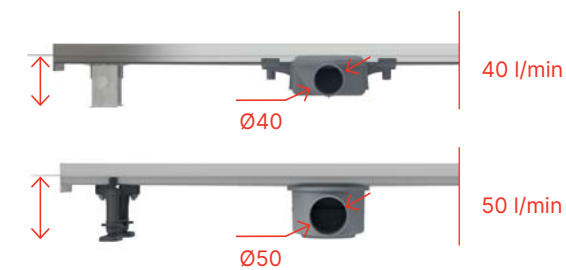

Dvostrana rešetka DOUBLE

Sve u pakovanju

APZ13-DOUBLE9-550,  
650, 750, 850, 950

Ekstra niski sifon:  
APZ13-DOUBLE6:  
54 mm

Niski sifon:  
APZ13-DOUBLE9:  
81 mm

APZ13-DOUBLE6  
Fit and Go

APZ13-DOUBLE9  
Fit and Go